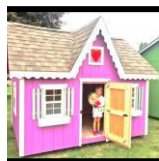

PINE SIDE RANCH

Options: Porch, Railing, Loft, Windows, Metal Roof

SIZE	PRICE	SIZE	PRICE	SIZE	PRICE	SIZE	PRICE
8 x 8	*\$247	10 x 10	*\$3220	12 x 14	\$5015	14 x 16	\$7750
8 x 10	*\$3035	10 x 12	*\$3525	12 x 16	\$5575	14 x 18	\$8205
8 x 12	*\$3355	10 x 14	*\$3880	12 x 18	\$6000	14 x 20	\$8660
8 x 14	*\$3670	10 x 16	*\$4170	12 x 20	\$6510	14 x 22	\$9055
8 x 16	*\$3990	10 x 18	\$4910	12 x 22	\$6990	14 x 24	\$9450
		10 x 20	\$5230	12 x 24	\$7335	14 x 28	\$10,355

Can also be ordered as Economy or Metal Ranch

ECONOMY RANCH RANCH

*Smart Side Siding with metal roof
Metal Building w/metal doors*

ALL METAL RANCH

All

PLAYHOUSES & OUTHOUSE KITS

Playhouse
8' x 10' \$2,795

Schoolhouse
8' x 10' \$2,795